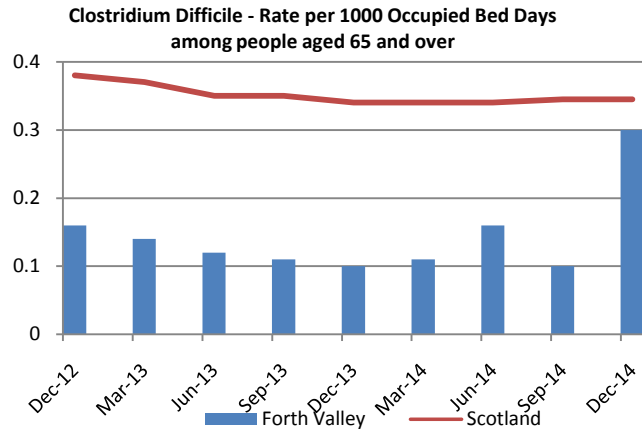

# NHS FORTH VALLEY HEALTH OUTCOMES 2014/15

### Life Expectancy at Birth

2010-2012	Male	Female
Forth Valley	77.4	81
Scotland	76.6	80.8
<b>Difference</b>	<b>0.8</b>	<b>0.2</b>