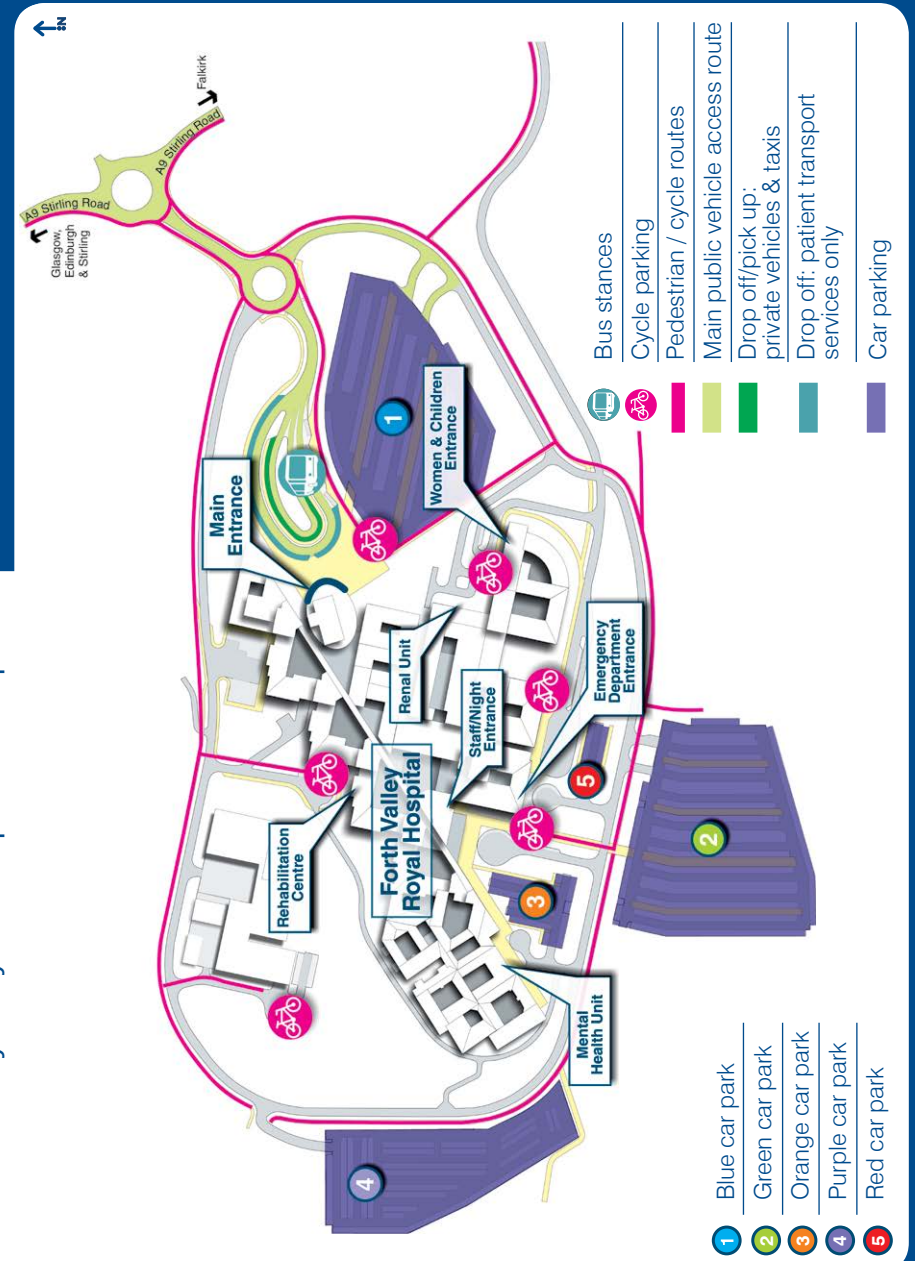

Connecting services via Stirling/Alloa

Direct service	Main destinations	Frequency (minutes)	
		Monday-Saturday daytime	Evenings/Sunday
23, 62, 63, MA2, MA3	Alva, Menstrie, Tillicoultry	20	60
62, 63	Coalsnaughton	20	60
MA2, MA3, C69, C70	Devonside	60	120
23, C69, C70	Dollar, Muckhart (23, C70)	120	120*
62, 63, C69, C70, MA2, MA3	Fishcross, Sauchie	20	60
62, 63, 78, C68, C69, C70, MA1, MA2, MA3	Tullibody	10	30

* Sunday only

This table shows details of how you can reach Forth Valley Royal Hospital by changing at Stirling or Alloa.

Frequencies shown are of the connecting service numbers listed in the table.

Services 38, 60 & X38 operate between Stirling Bus Station and Forth Valley Royal Hospital every 10 minutes during Monday to Saturday daytimes and every 30-60 minutes at other times with the journey taking 25-30 minutes.

It is also possible to change at Alloa for service 60, H1 or H2 if travelling from Coalsnaughton, Devonside, Fishcross, Sauchie and Dollar.

For up to date full timetable details of all services please visit www.travelinescotland.com

Forth Valley Royal Hospital site plan