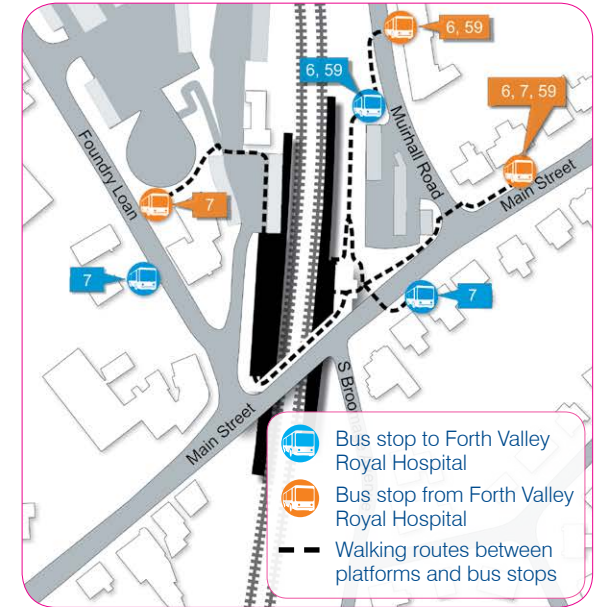

Please note this map is intended to act as a guide, is not to scale and main routes are shown indicatively.

For detailed route and timetable information please visit www.travelinescotland.com, telephone 08712 00 22 33 or visit the operator website. Calls cost 10p/min from BT landlines. Charges from other operators or mobiles may vary.

When using Traveline Scotland's journey planning website please enter "Forth Valley Royal Hospital" as the destination or origin for your journey.