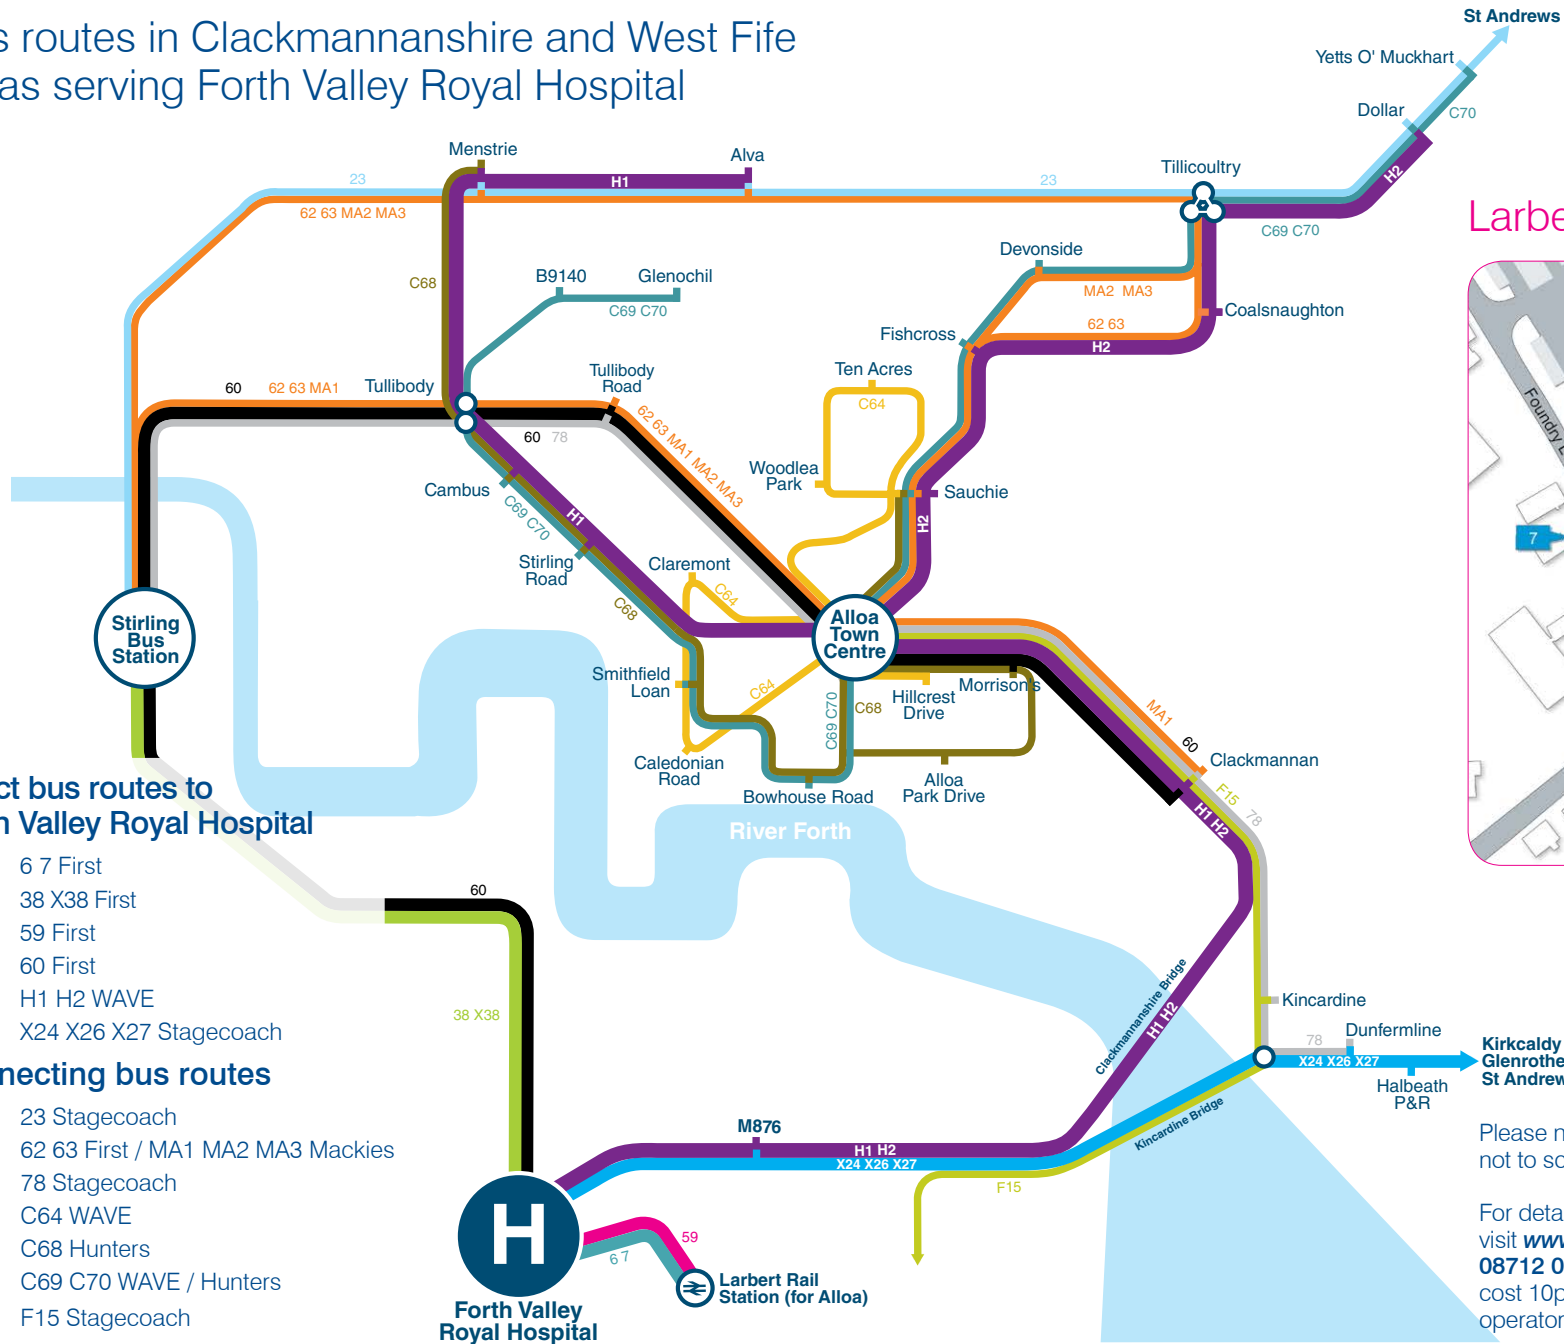

Bus routes in Clackmannanshire and West Fife areas serving Forth Valley Royal Hospital

Direct bus routes to Forth Valley Royal Hospital

- █ 6 7 First
- █ 38 X38 First
- █ 59 First
- █ 60 First
- █ H1 H2 WAVE
- █ X24 X26 X27 Stagecoach

Connecting bus routes

- █ 23 Stagecoach
- █ 62 63 First / MA1 MA2 MA3 Mackies
- █ 78 Stagecoach
- █ C64 WAVE
- █ C68 Hunters
- █ C69 C70 WAVE / Hunters
- █ F15 Stagecoach

- Interchange for Forth Valley Royal Hospital
- Major Interchange for Forth Valley Royal Hospital
- Forth Valley Royal Hospital

Larbert Rail Station